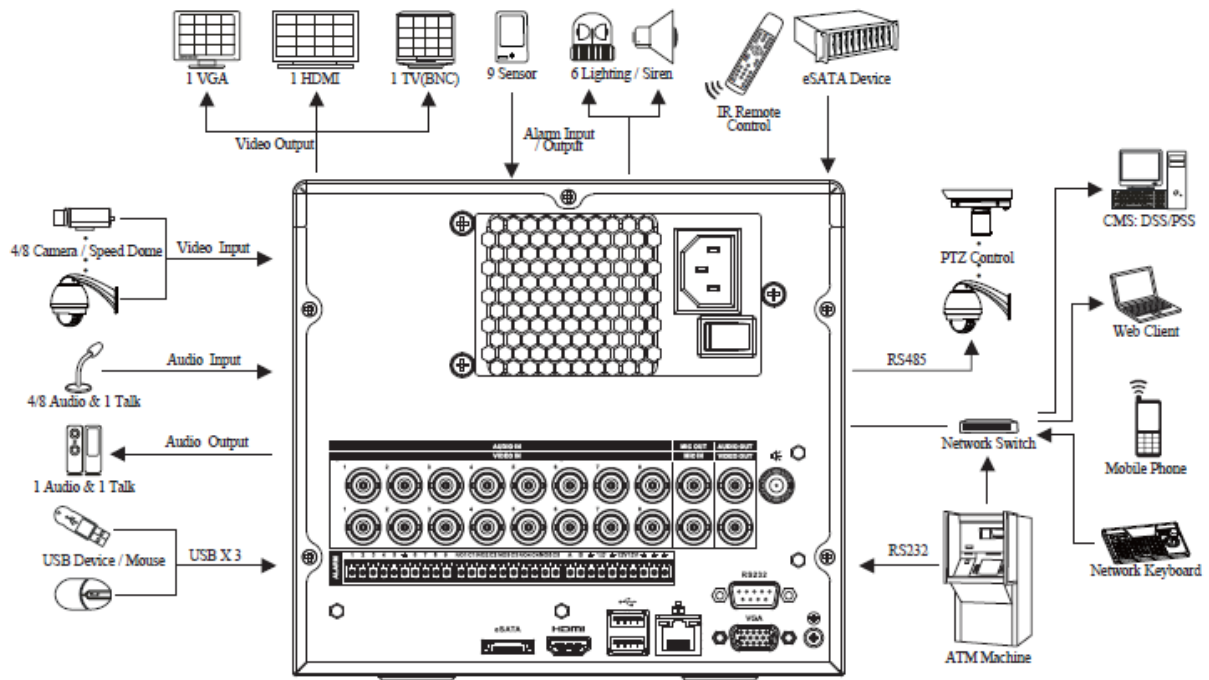

DH-DVR0404/0804AH-V(D)

System Connection

Dahua Technology Co., Ltd.

1199'BinAn Road, Binjiang District, Hangzhou, China

Tel: +86-571-87688883

Fax: +86-571-87688815

Email: overseas@dahuatech.com

www.dahuatech.com

*Design and specifications are subject to change without notice.

© 2014 Dahua Technology Co., Ltd.